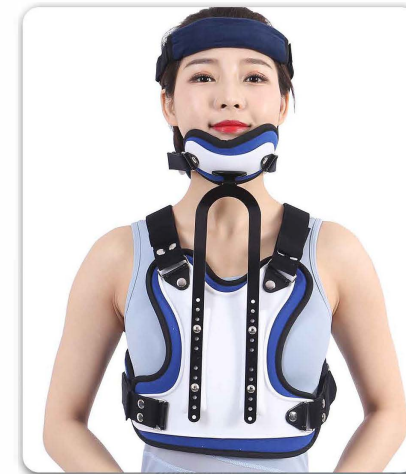

ELk-114 Cervical Thoracic Orthosis

SPEC	ADULT	CHILD
SIZE	One Size