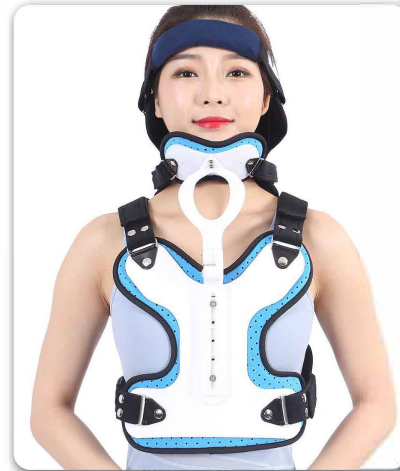

ELK-116 Cervical Thoracic Orthosis

SPEC	ADULT	CHILD
SIZE	One Size