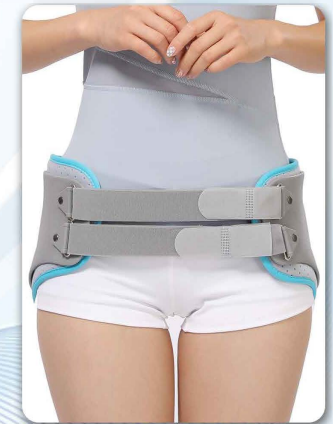

ELk-607-2 Hip Joint Orthosis

SPEC	ADULT
SIZE	One Size