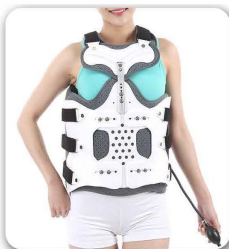

ELk-409

Lumbar Support Orthosis

SIZE	One Size