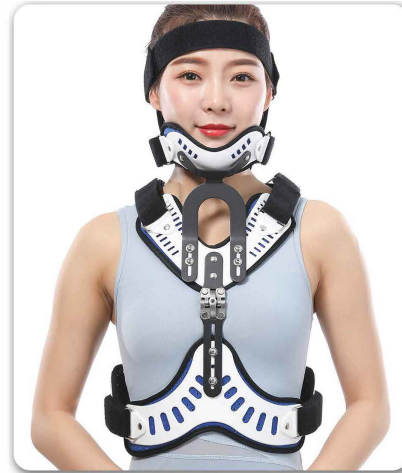

SPEC	ADULT
SIZE	One Size

**ELk-114 Cervical Thoracic Orthosis**

SPEC	ADULT	CHILD
SIZE	One Size	

**ELk-115 Cervical Thoracic Orthosis**

SPEC	ADULT
SIZE	One Size

**ELK-128** Cervical Thoracic Orthosis

SPEC	ADULT
SIZE	One Size