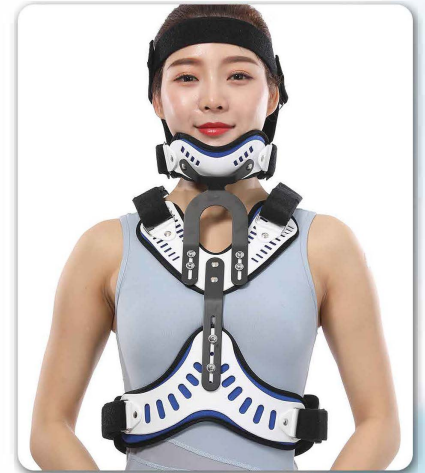

ELK-115-3 Cervical Thoracic Orthosis

SPEC	ADULT
SIZE	One Size