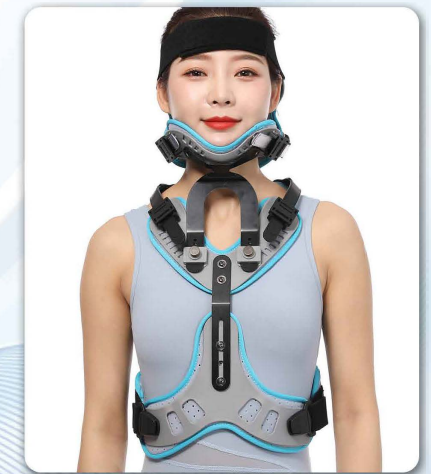

ELk-115 Cervical Thoracic Orthosis

SPEC	ADULT
SIZE	One Size