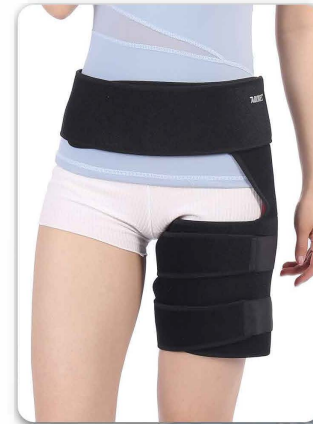

ELk-633 Hip Joint Brace

SPEC	ADULT
SIZE	One Size