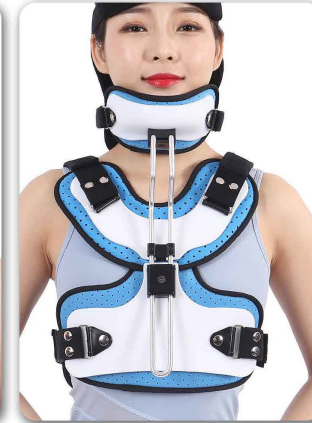

SPEC	ADULT
SIZE	One Size

**ELk-119 Philadelphia Cervical Collar**

SPEC	ADULT		
SIZE	S	M	L

**ELk-120 Cervical Collar**

SPEC	ADULT		
SIZE	S	M	L

**ELk-112 Cervical Thoracic Orthosis**

SPEC	ADULT
SIZE	One Size

**ELk-113 Cervical Thoracic Orthosis**