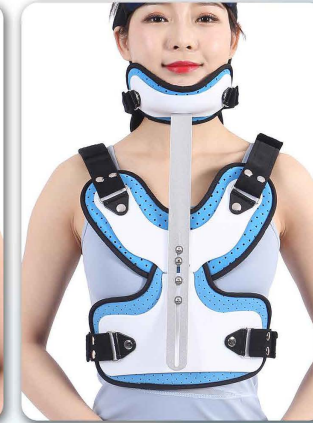

SPEC	ADULT
SIZE	One Size

**ELk-119 Philadelphia Cervical Collar**

SPEC	ADULT		
SIZE	S	M	L

**ELk-120 Cervical Collar**

SPEC	ADULT		
SIZE	S	M	L

**ELk-112 Cervical Thoracic Orthosis**

SPEC	ADULT
SIZE	One Size

**ELk-113 Cervical Thoracic Orthosis**